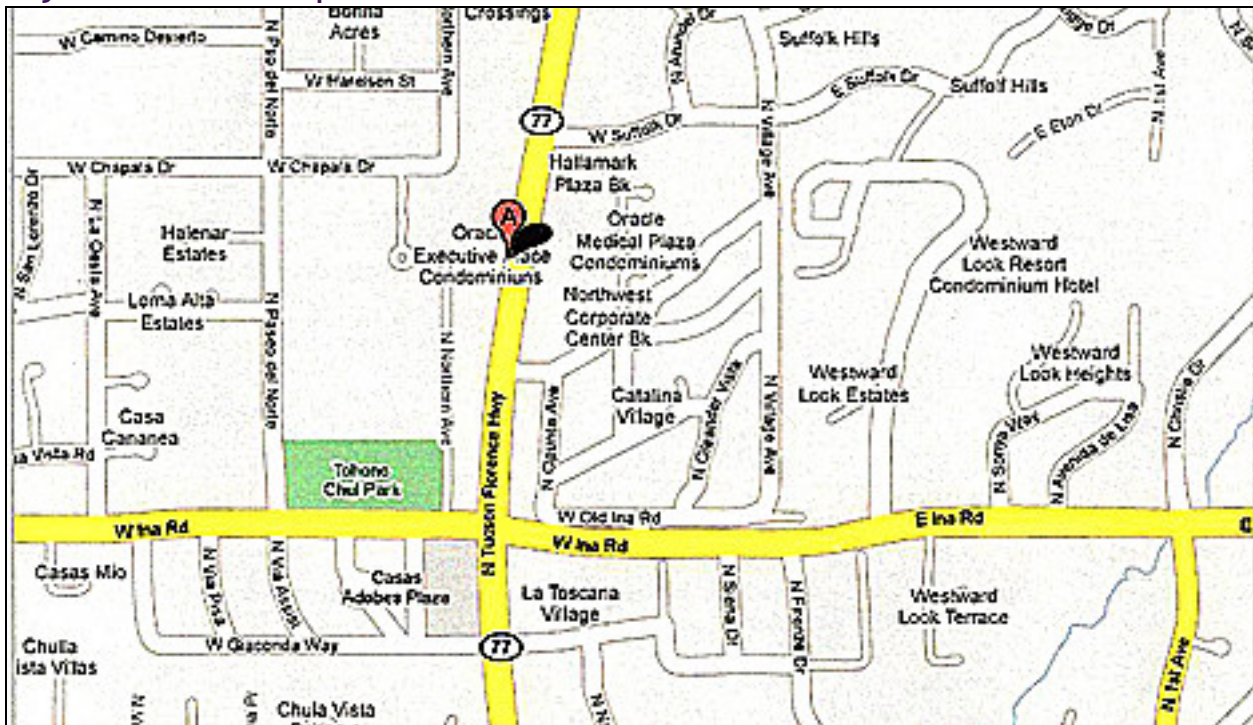

Major Intersections Map:

Directions from Marana Area to Oracle Road Location:

Take I-10 Eastbound to Ina Rd. Exit #248
Take Ina Rd. East/Left at light to Oracle Rd.
Take Oracle Rd. Northbound/Left at light to Suffolk Dr.
Make a U-turn at Suffolk Dr. Intersection to put you back on Oracle Rd. Southbound
7493 N. Oracle Rd. will be on the West side of Oracle Rd. approximately ¼ mile from Suffolk Dr.

Directions from Catalina/Saddlebrook Area to Oracle Road Location:

Take Oracle Rd./Hwy. 70 Southbound toward Tucson
7493 N. Oracle Rd. is located just ¼ mile south of Suffolk Dr. on the West side of Oracle Rd

Directions from Green Valley Area to Oracle Road Location:

Take I-19 Northbound to Merge with I-10 Westbound
Take I-10 Westbound to Ina Rd. Exit #248
Take Ina Rd. Eastbound/Right at light to Oracle Rd.
Take Oracle Rd. Northbound/Left at light to Suffolk Dr.
Make a U-turn at Suffolk Dr. Intersection to put you back on Oracle Rd. Southbound
7493 N. Oracle Rd. will be on the West side of Oracle Rd. approximately ¼ mile from Suffolk Dr.

Directions from Sierra Vista Area to Oracle Road Location:

Take I-10 Westbound to Ina Rd. Exit #248
Take Ina Rd. Eastbound/Right at light to Oracle Rd.
Take Oracle Rd. Northbound/Left at light to Suffolk Dr.
Make a U-turn at Suffolk Dr. Intersection to put you back on Oracle Rd. Southbound
7493 N. Oracle Rd. will be on the West side of Oracle Rd. approximately ¼ mile from Suffolk Dr.